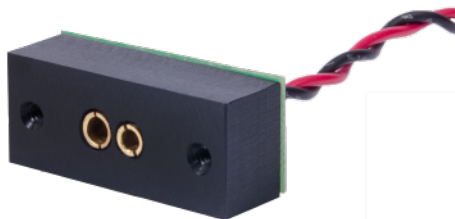

BookerLAB™

EBY-2 Connector

The EBY-2 Connector from BookerLAB: upgrade, retrofit, and enhance your amplifier.

The EBY-2 is the only speaker connector accessible for amplifiers that utilize a 2-pin speaker connection. Incorporated as a standard feature on the BookerLAB® Rebellion Amplifier, the EBY-2 is now available as a standalone solution for use in vintage amplifiers, too.

Retrofit and Enhance Your Amplifier

The EBY-2 Connector provides connectivity for 2-pin speaker interfaces.

Easy Upgrade for Vintage Gear

With a small footprint, the EBY-2 also includes 15 inches of wire for installation.

BookerLAB was created to maintain the quality of vintage musical instruments and supporting equipment, specifically the Leslie® Speaker Cabinet. BookerLAB offers a range of products for interfacing gear, conversion, motor control, and amplification. With products built solely in America, we've developed these unique systems in collaboration with music industry partners. Explore our story at www.bookerlab.com.