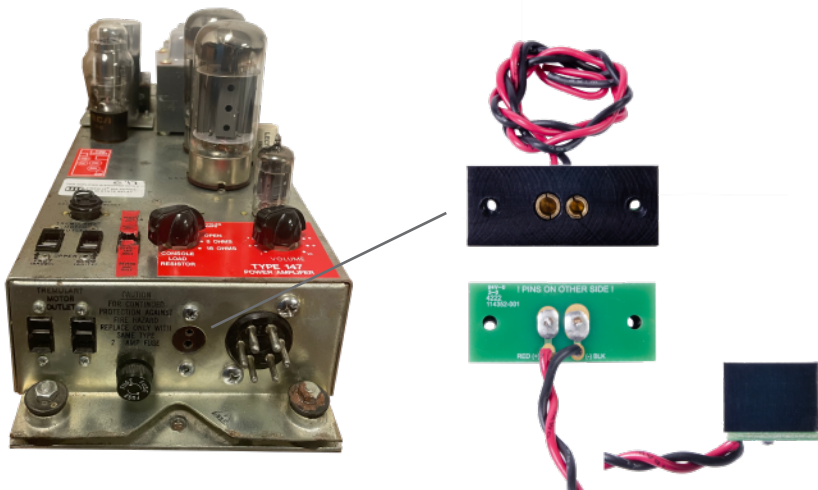

BookerLAB™

EBY-2 Connector

The EBY-2 Connector from BookerLAB: upgrade, retrofit, and enhance your amplifier.

The EBY-2 is the only speaker connector accessible for amplifiers that utilize a 2-pin speaker connection. Incorporated as a standard feature on the BookerLAB® Rebellion Amplifier, the EBY-2 is now available as a standalone solution for use in vintage amplifiers, too.

Retrofit and Enhance Your Amplifier

The EBY-2 Connector provides connectivity for 2-pin speaker interfaces.

Easy Upgrade for Vintage Gear

With a small footprint, the EBY-2 also includes 15 inches of wire for installation.

BookerLAB was created to maintain the quality of vintage musical instruments and supporting equipment, specifically the Leslie® Speaker Cabinet. BookerLAB offers a range of products for interfacing gear, conversion, motor control, and amplification. With products built solely in America, we've developed these unique systems in collaboration with music industry partners. Explore our story at www.bookerlab.com.